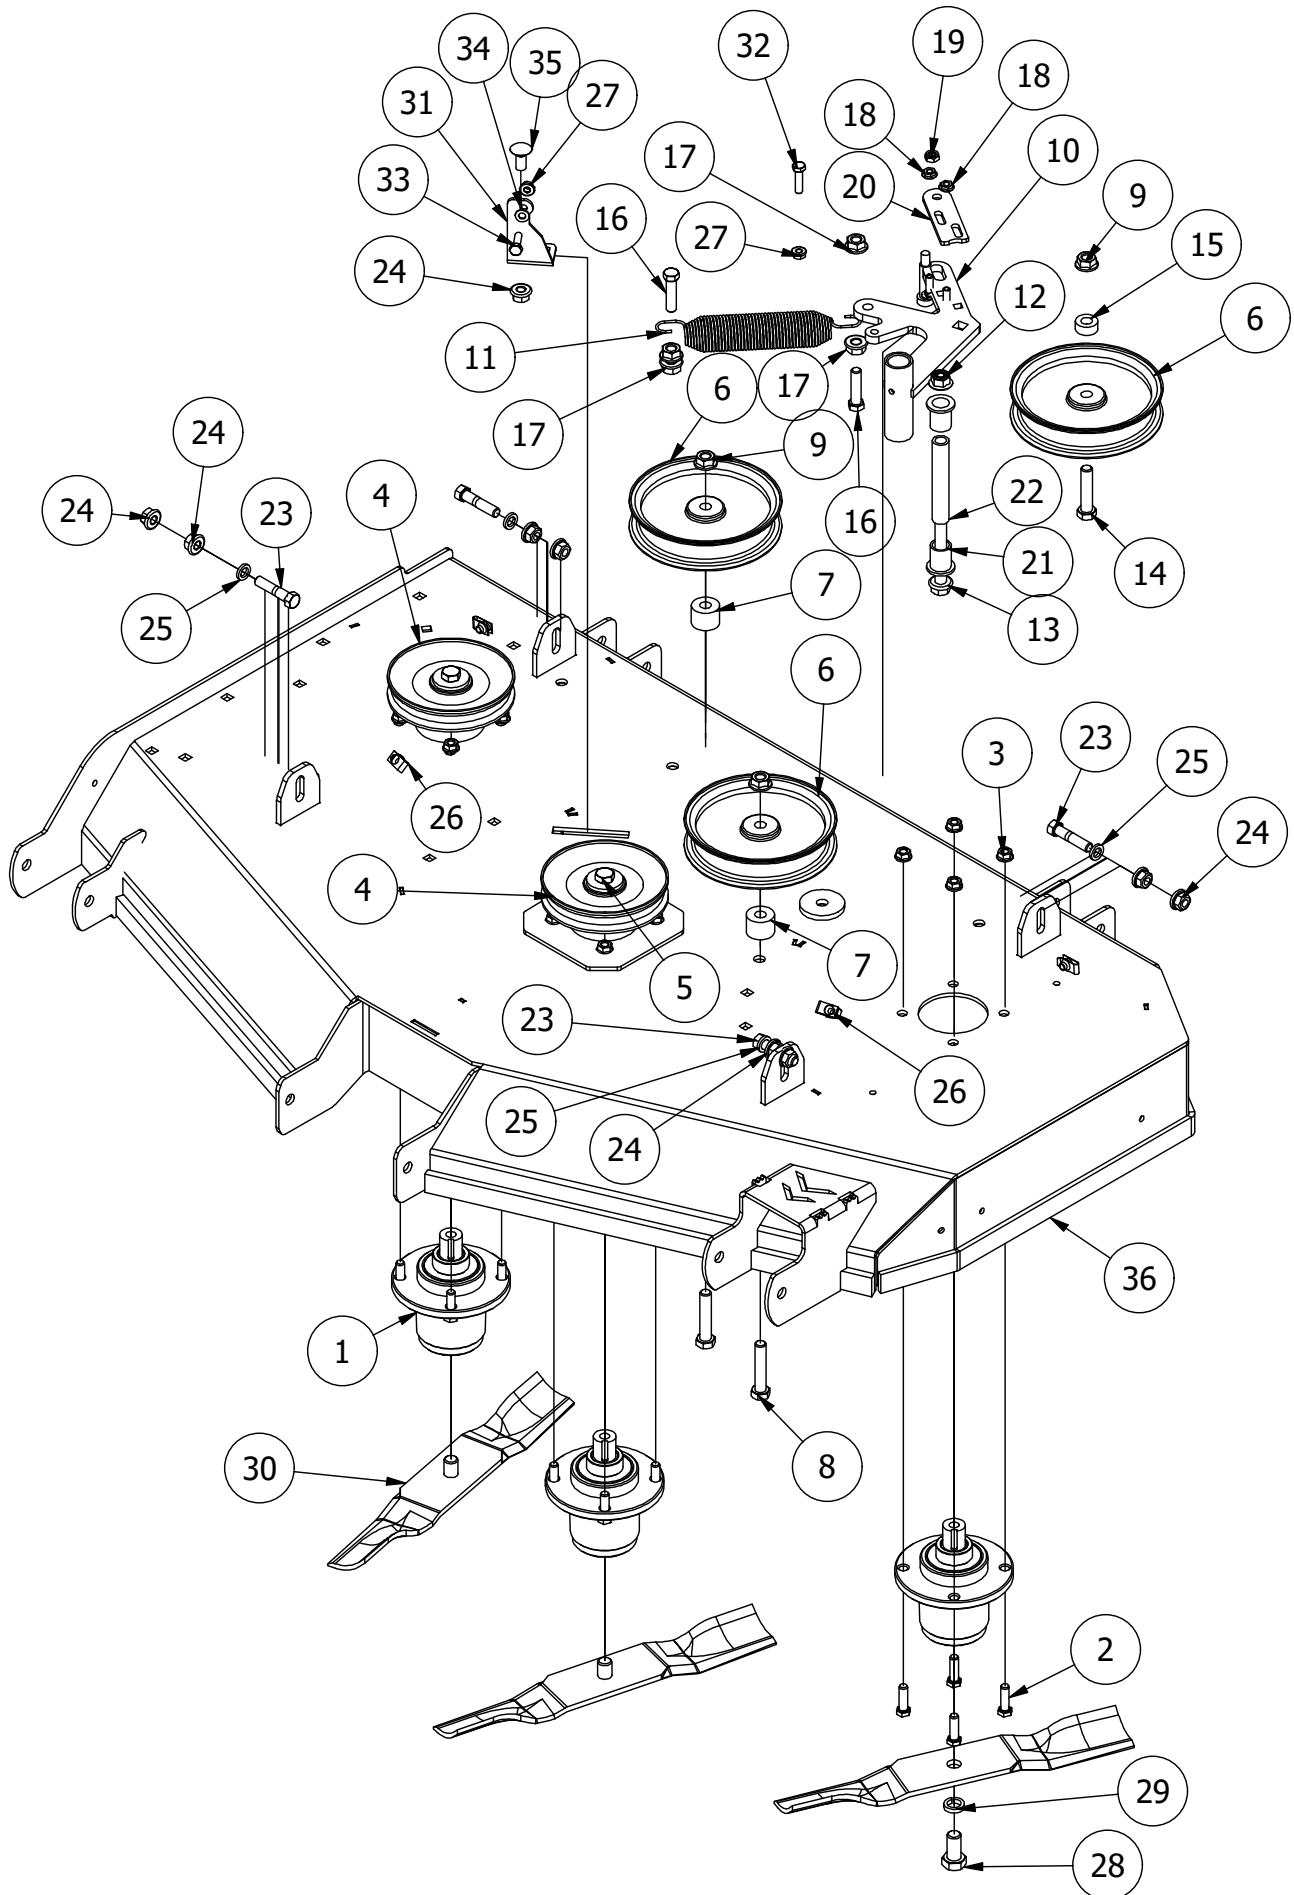

48" Deck Assembly 1

PARTS LIST			
ITEM	QTY	PART NUMBER	DESCRIPTION
1	3	437-0006-00	RZ Mower Deck Spindle Assy
2	12	418-0005-00	3/8-16 x 1-1/4 Hex Bolt GR5
3	12	413-0004-00	3/8-16 HEX FLANGE NUT W/SERR ZINC
4	3	433-0004-00	Deck Pulley 54"
5	3	418-0006-00	1/2-20 X 1-1/4 HEX C/S GR 5 ZINC
6	3	433-0014-00	Mower 6-3/4" Deck Idler Pulley
7	2	425-0002-00	Mower Deck Idler Spacer
8	2	418-0014-00	1/2-13 X 2-1/2 HEX FLANGE BOLT GR 8 ZC YELLOW
9	3	413-0010-00	1/2-13 HEX FLANGE NUT W/SERR ZINC
10	1	490-0019-00	Mower Deck Idler Pulley Arm Assembly
11	1	434-0005-00	Deck/pump idler spring
12	4	413-0002-00	1/2-13 NYLON INSERT FLANGE LOCKNUT ZC YELLOW
13	1	418-0009-00	1/2-13 X 5-1/2 HEX FLANGE BOLT GR 8 ZY
14	1	418-0012-00	1/2-13 X 2-1/4 HEX C/S GR 5 ZINC
15	1	425-0007-00	Mower IDLER PULLEY SPACER
16	2	418-0011-00	7/16-14 X 1-3/4 HEX C/S GR 2 ZINC (NOT A/T)
17	8	413-0005-00	1/2-13 HEX FLANGE NUT W/SERR ZINC YELLOW
18	2	413-0006-00	5/16-18 HEX FLANGE NUT W/SERR ZINC
19	1	613-2004-00	3/8"-16 Nyloc Jam Nut
20	1	439-0257-00	Deck Idler Pulley Belt Retainer Brkt
21	2	410-0007-00	3/4" ID X 15/16" OD X 1-1/8" LENGTH FLANGE BUSHING
22	1	425-0006-00	Mower Inner Idler Spacer
23	4	418-0046-00	7/16-14 X 2 HEX C/S GR 5 ZINC YELLOW
24	9	413-0011-00	7/16-14 HEX FLANGE NUT W/SERR ZINC YELLOW
25	4	419-0010-00	.443 ID X .750 OD X .125 THK NYLON BLACK
26	4	413-0053-00	5/16 Cage Nut
27	2	413-0027-00	5/16-18 NYLON INSERT FLANGE LOCKNUT ZC YELLOW
28	3	418-0007-00	5/8-18 X 1-1/4 HEX C/S GR 5 ZINC
29	3	419-0004-00	5/8 SPLIT LOCKWASHER ZINC
30	3	438-0004-00	48" Mower Deck Blade
31	1	439-0335-00	Deck Belt Idler Damper Mounting Bracket
32	1	418-0109-00	5/16- 18 x 1 1/4 Hex C/S (GR.8) ZC/Yel
33	1	418-0108-00	5/16 x1 Hex C/S (GR8) ZC/Yel
34	1	419-0016-00	5/16" ID X 5/8" OD X 1/16" THK BRONZE WASHER
35	1	418-0017-00	7/16-14 X 1 CARRIAGE BOLT ZINC
36	1	490-0065-00	2020 48" RZ Deck Assembly