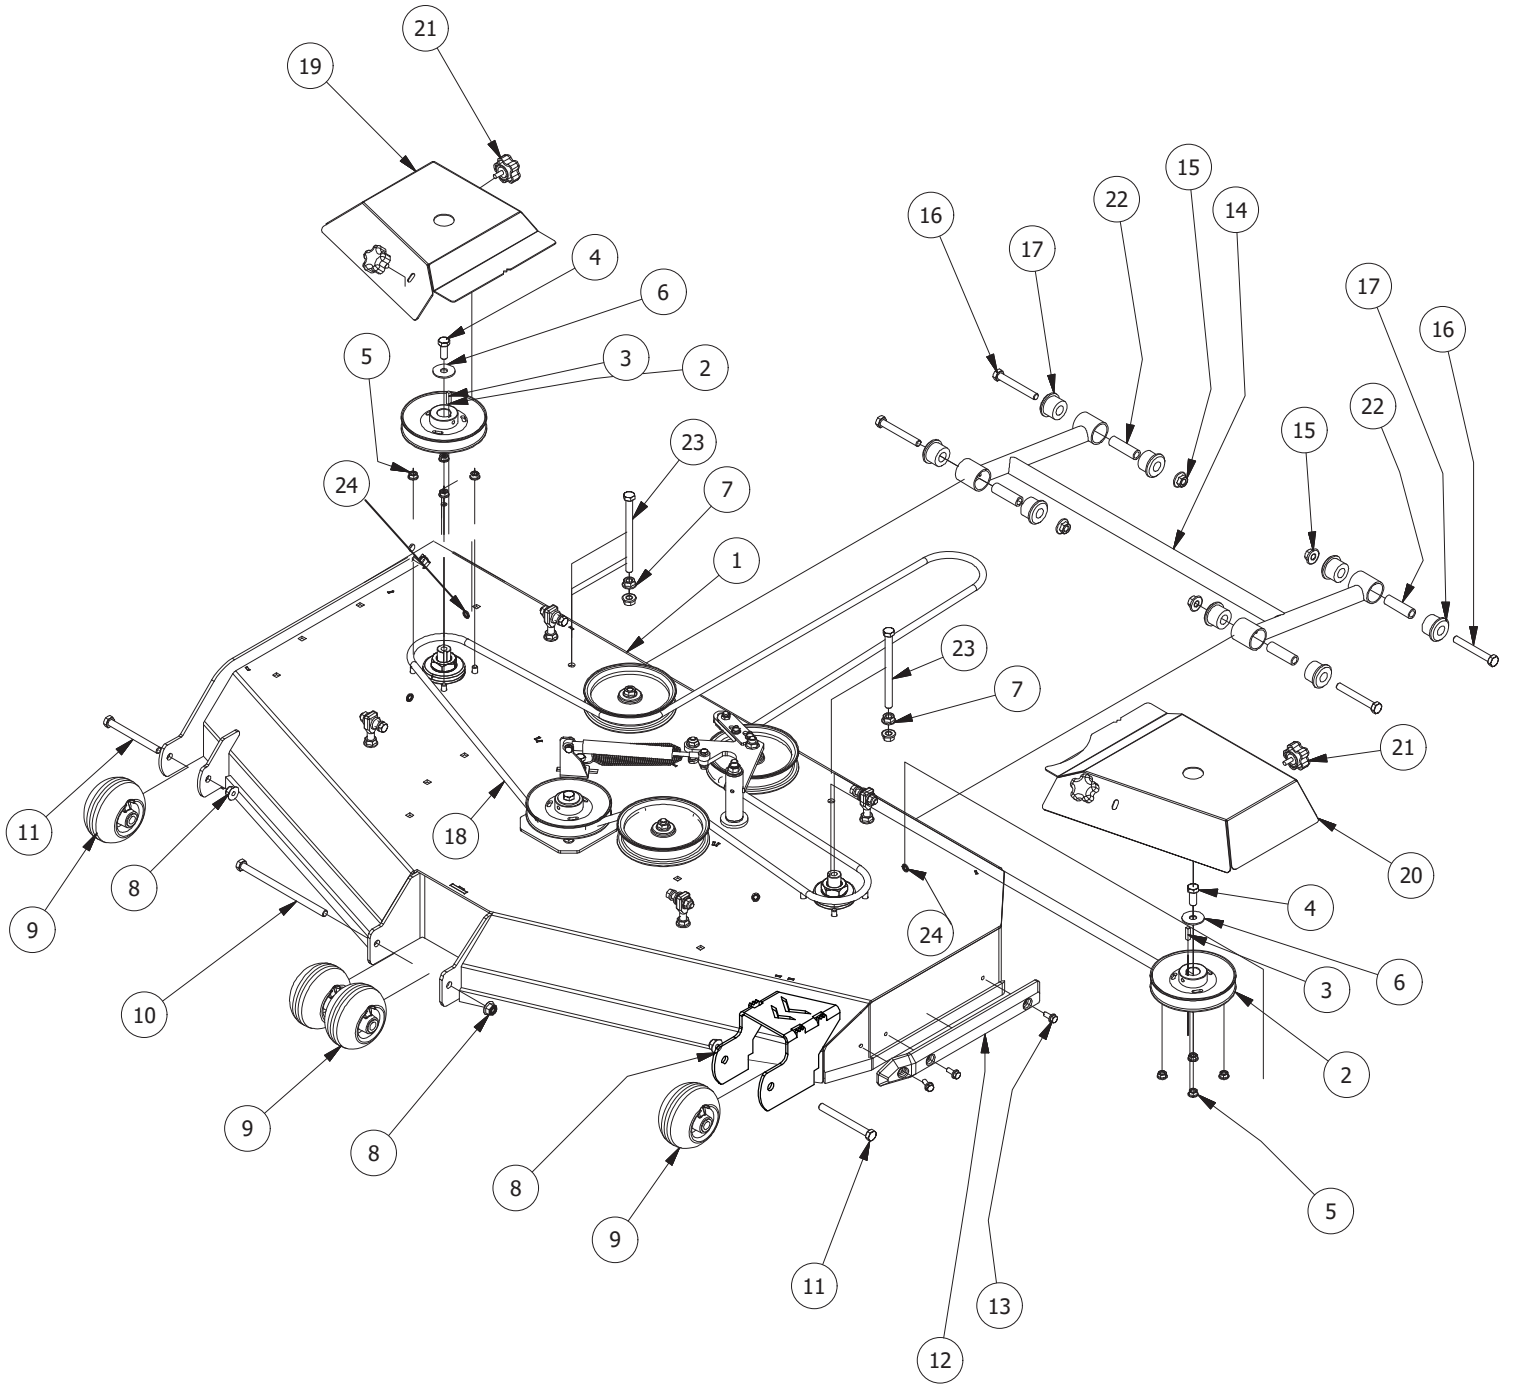

61" Deck Assembly-1

61" Deck Assembly-1			
ITEM	QTY	PART NUMBER	DESCRIPTION
1	1	490-0031-00	61" Mower Deck Assembly
2	3	433-0003-00	Deck Pulley 61"
3	3	442-0001-00	1/4 X 1 SQUARE KEY STOCK
4	3	418-0006-00	1/2-20 X 1-1/4 HEX C/S GR 5 ZINC
5	4	413-0004-00	3/8-16 HEX FLANGE NUT W/SERR ZINC
6	1	419-0001-00	1/2" X 1-5/8 BELLEVILLE CUP WASHER ZINC YELLOW
7	12	413-0005-00	1/2-13 HEX FLANGE NUT W/SERR ZINC YELLOW
8	4	413-0002-00	1/2-13 NYLON INSERT FLANGE LOCKNUT ZC YELLOW
9	4	422-0001-00	Anti-Scalp Wheel
10	1	418-0015-00	1/2-13 X 8-1/2 HEX C/S GR 2 ZINC YELLOW
11	2	418-0016-00	1/2-13 X 5 HEX C/S GR 2 ZINC YELLOW
12	1	429-0001-00	Mower Nylon Deck Guard
13	3	418-0049-00	5/16-18 X 3/4 IND HWH TRI LOB ZINC
14	1	490-0014-00	Mower 54"/61" Deck Frame Stabilizer Assembly
15	4	413-0017-00	1/2-13 NYLON INSERT FLANGE LOCKNUT ZINC W/SERRATIONS
16	4	418-0021-00	1/2-13 X 3-3/4 HEX C/S GR 5 ZINC
17	8	732-2000-00	Large MTV A-Arm Bushing
18	1	461-0002-00	61" Mower Deck Belt, HB x 167.9" Effective Length
19	1	414-0020-00	Mower 61" Deck Right Pulley Cover
20	1	414-0021-00	Mower 61" Deck Left Pulley Cover
21	4	445-0003-00	Lobed Knob w/ 5/16"-18 X .750"
22	4	732-2001-00	Large MTV A-Arm Bushing Sleeve
23	2	418-0044-00	1/2-13 X 6-1/2 HEX C/S GR 8 ZINC YELLOW
24	4	419-0027-00	5/16 L/W INT TOOTH ZC