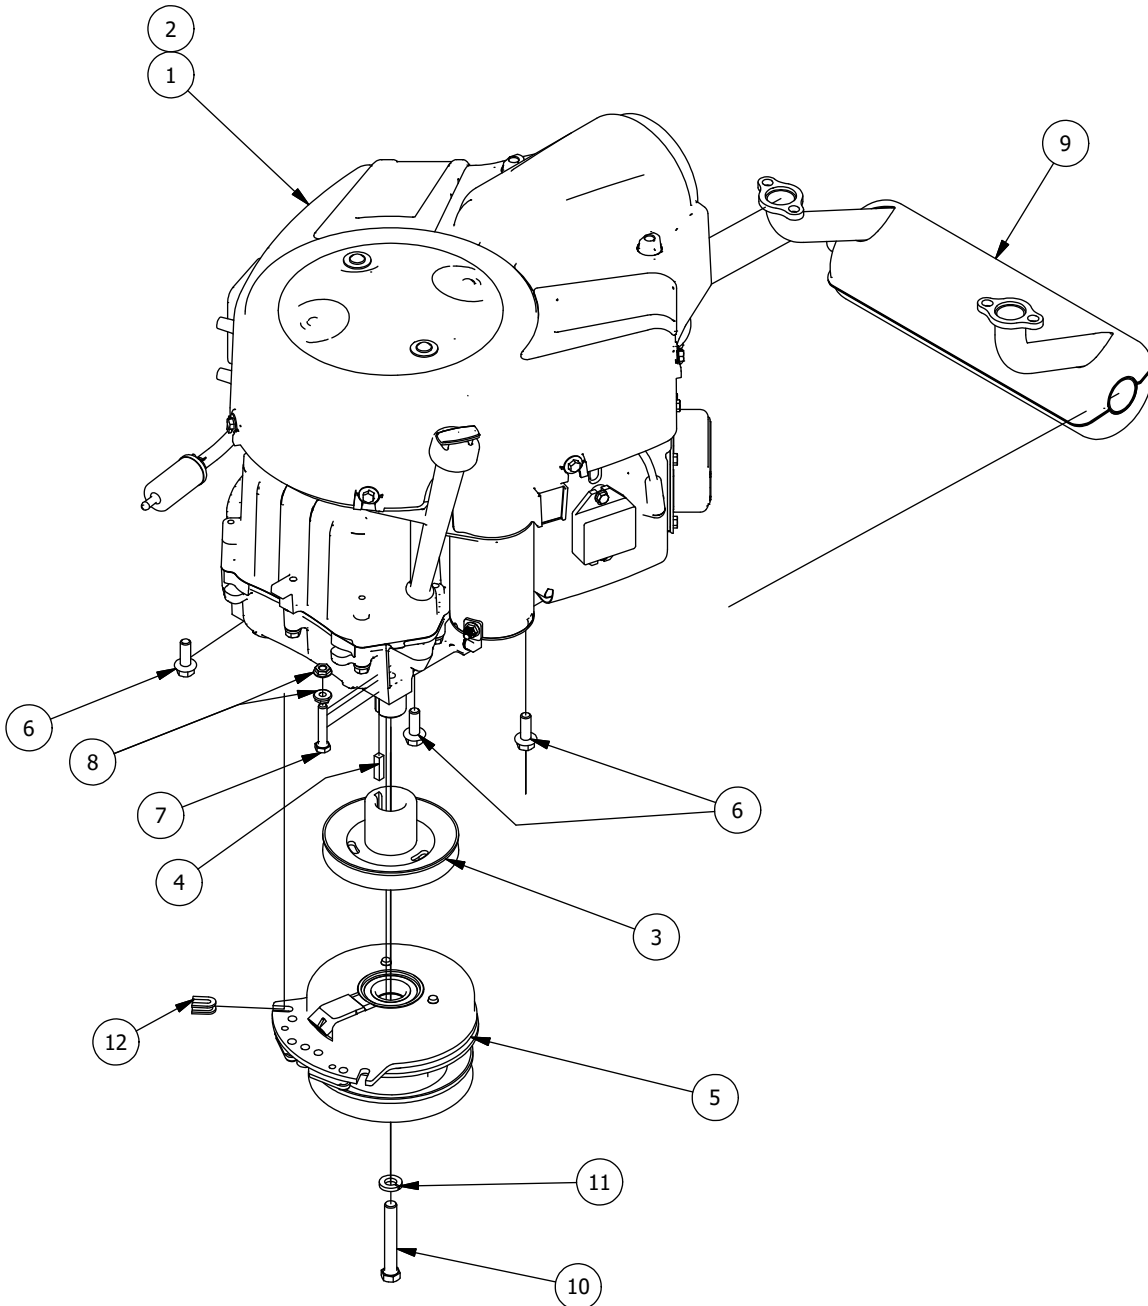

ITEM	QTY	PART NUMBER	DESCRIPTION
1	1	415-0007-00	B&S 810CC, 27 HP Commercial Series Engine
2	1	415-0006-00	B&S 724CC, 25 HP Commercial Engine
3	1	433-0001-00	Drive Pulley, A Belt
4	1	442-0001-00	1/4 X 1 SQUARE KEY STOCK
5	1	470-0004-00	Mower TTQ Ogura Clutch
6	3	418-0023-00	3/8-16 X 1-1/8 IND HWH W/SERR TRI LOB ZY
7	1	418-0024-00	5/16-18 X 1-3/4 HEX C/S GR 5 ZINC
8	2	413-0006-00	5/16-18 HEX FLANGE NUT W/SERR ZINC
9	1	415-0052-00	B&S 27 HP&25HP Exhaust
10	1	418-0022-00	7/16-20 X 3 HEX C/S GR 8 ZC YELLOW
11	1	419-0005-00	7/16 SPLIT LOCKWASHER GR 8 ZC YELLOW
12	1	437-0025-00	Mower Rotation Stop Brkt Sleeve