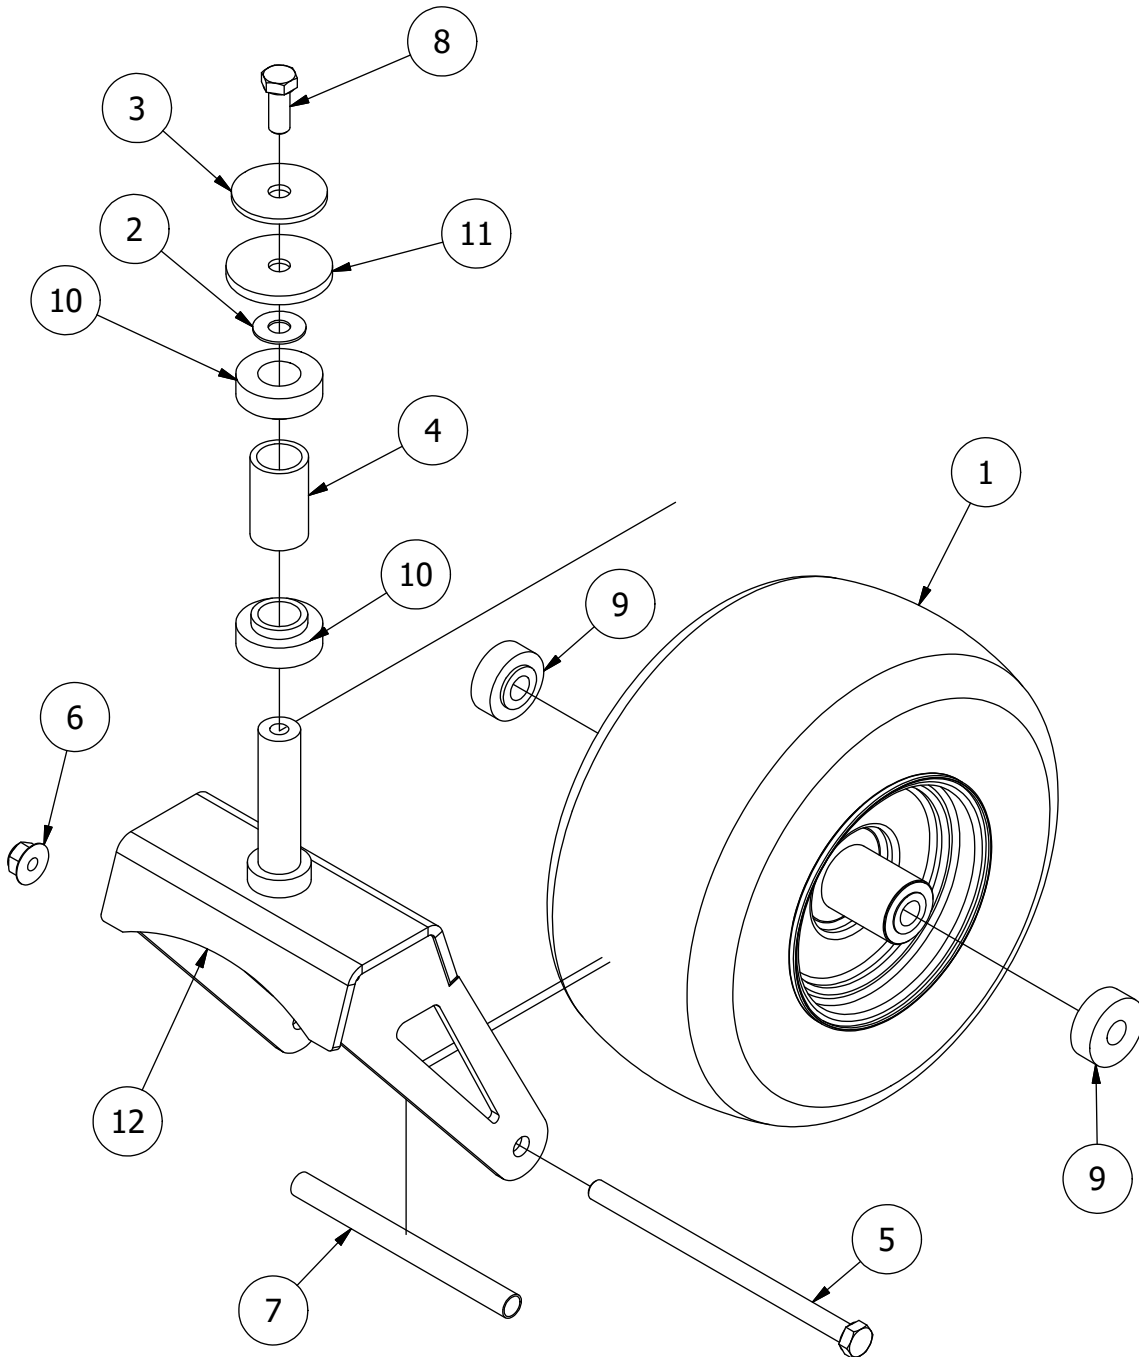

Front Fork Assembly

PARTS LIST			
ITEM	QTY	PART NUMBER	DESCRIPTION
1	1	422-0020-00	Mower Front Caster Tire
2	2	419-0002-00	1/2 FENDER WASHER 1-1/4" OD ZINC
3	1	426-0006-00	Mower Caster Shaft Washer
4	1	425-0011-00	Mower Bearing Retainer Spacer
5	1	418-0003-00	1/2-13 X 8-1/2 HEX C/S GR 5 ZINC YELLOW
6	1	413-0002-00	1/2-13 NYLON INSERT FLANGE LOCKNUT ZC YELLOW
7	1	425-0010-00	Mower Caster Fork Wheel Spacer
8	1	418-0006-00	1/2-20 X 1-1/4 HEX C/S GR 5 ZINC
9	2	410-0014-00	Mower Caster Wheel Bearing
10	2	410-0006-00	Mower Caster Shaft Bearing
11	1	419-0025-00	Front Fork Caster Top Washer
12	1	490-0453-00	RZ C Caster Fork Assembly

Brake, Floorboard, and Height Indicator Assembly

Parts List

ITEM	QTY	PART NUMBER	DESCRIPTION
1	1	439-0114-00	Mower Floorboard
2	1	481-0005-00	2017 Mower Rubber Foot Rest Mat Except for RZ
3	1	481-0006-00	2017 Mower Logo Floor Mat Except for RZ
4	1	439-0059-00	Mower Deck Height Foot Pedal
5	10	414-0002-00	8MM PUSH TYPE RETAINER NYLON BLACK
6	3	418-0008-00	5/16-18 X 3/4 CARRIAGE BOLT ZINC
7	11	413-0006-00	5/16-18 HEX FLANGE NUT W/SERR ZINC
8	8	413-0002-00	1/2-13 NYLON INSERT FLANGE LOCKNUT ZC YELLOW
9	2	418-0045-00	3/8-16 X 1 Carriage Bolt Zinc Yellow
10	4	413-0004-00	3/8-16 HEX FLANGE NUT W/SERR ZINC
11	4	429-0002-00	Push-In Rubber Bumper, Mower Floor
12	4	410-0008-00	5/8" ID X 3/4" OD X 3/4" LENGTH FLANGE BUSHING

DETAIL B

Detail B Parts List			
ITEM	QTY	PART NUMBER	DESCRIPTION
1	8	413-0002-00	1/2-13 NYLON INSERT FLANGE LOCKNUT ZC YELLOW
2	7	410-0009-00	1/2" ID X 3/4" OD X 3/8" LENGTH FLANGE BUSHING
3	4	418-0047-00	1/2-13 X 1-1/2 HEX FLANGE BOLT ZINC YELLOW
4	2	418-0042-00	1/2-13 X 3-1/2 HEX C/S GR 5 ZINC YELLOW
5	4	410-0008-00	5/8" ID X 3/4" OD X 3/4" LENGTH FLANGE BUSHING
6	1	431-0009-00	2020 RZ Right Rear Deck Height Control Arm
7	1	435-0021-00	Mower TTQ Deck Height Arm Right Link