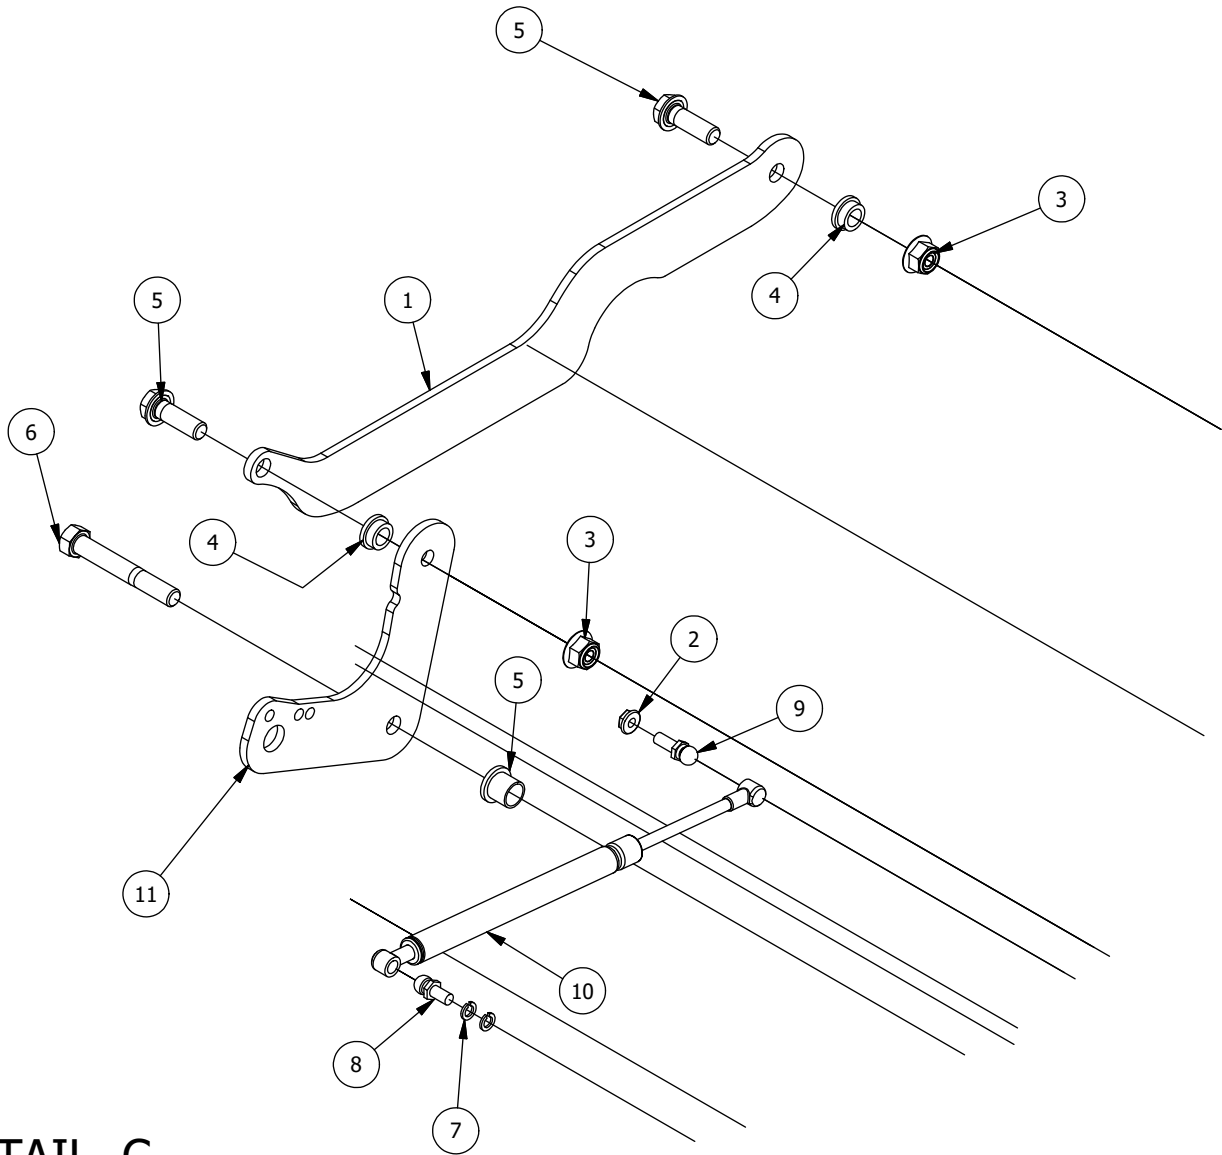

Front Fork Assembly

PARTS LIST			
ITEM	QTY	PART NUMBER	DESCRIPTION
1	1	422-0020-00	Mower Front Caster Tire
2	2	419-0002-00	1/2 FENDER WASHER 1-1/4" OD ZINC
3	1	426-0006-00	Mower Caster Shaft Washer
4	1	425-0011-00	Mower Bearing Retainer Spacer
5	1	418-0003-00	1/2-13 X 8-1/2 HEX C/S GR 5 ZINC YELLOW
6	1	413-0002-00	1/2-13 NYLON INSERT FLANGE LOCKNUT ZC YELLOW
7	1	425-0010-00	Mower Caster Fork Wheel Spacer
8	1	418-0006-00	1/2-20 X 1-1/4 HEX C/S GR 5 ZINC
9	2	410-0014-00	Mower Caster Wheel Bearing
10	2	410-0006-00	Mower Caster Shaft Bearing
11	1	419-0025-00	Front Fork Caster Top Washer
12	1	490-0453-00	RZ C Caster Fork Assembly

Brake, Floorboard, and Height Indicator Assembly

Parts List

ITEM	QTY	PART NUMBER	DESCRIPTION
1	1	439-0114-00	Mower Floorboard
2	1	481-0005-00	2017 Mower Rubber Foot Rest Mat Except for RZ
3	1	481-0006-00	2017 Mower Logo Floor Mat Except for RZ
4	1	439-0059-00	Mower Deck Height Foot Pedal
5	10	414-0002-00	8MM PUSH TYPE RETAINER NYLON BLACK
6	3	418-0008-00	5/16-18 X 3/4 CARRIAGE BOLT ZINC
7	11	413-0006-00	5/16-18 HEX FLANGE NUT W/SERR ZINC
8	8	413-0002-00	1/2-13 NYLON INSERT FLANGE LOCKNUT ZC YELLOW
9	2	418-0045-00	3/8-16 X 1 Carriage Bolt Zinc Yellow
10	4	413-0004-00	3/8-16 HEX FLANGE NUT W/SERR ZINC
11	4	429-0002-00	Push-In Rubber Bumper, Mower Floor
12	4	410-0008-00	5/8" ID X 3/4" OD X 3/4" LENGTH FLANGE BUSHING

DETAIL B

Detail B Parts List			
ITEM	QTY	PART NUMBER	DESCRIPTION
1	8	413-0002-00	1/2-13 NYLON INSERT FLANGE LOCKNUT ZC YELLOW
2	7	410-0009-00	1/2" ID X 3/4" OD X 3/8" LENGTH FLANGE BUSHING
3	4	418-0047-00	1/2-13 X 1-1/2 HEX FLANGE BOLT ZINC YELLOW
4	2	418-0042-00	1/2-13 X 3-1/2 HEX C/S GR 5 ZINC YELLOW
5	4	410-0008-00	5/8" ID X 3/4" OD X 3/4" LENGTH FLANGE BUSHING
6	1	431-0009-00	2020 RZ Right Rear Deck Height Control Arm
7	1	435-0021-00	Mower TTQ Deck Height Arm Right Link