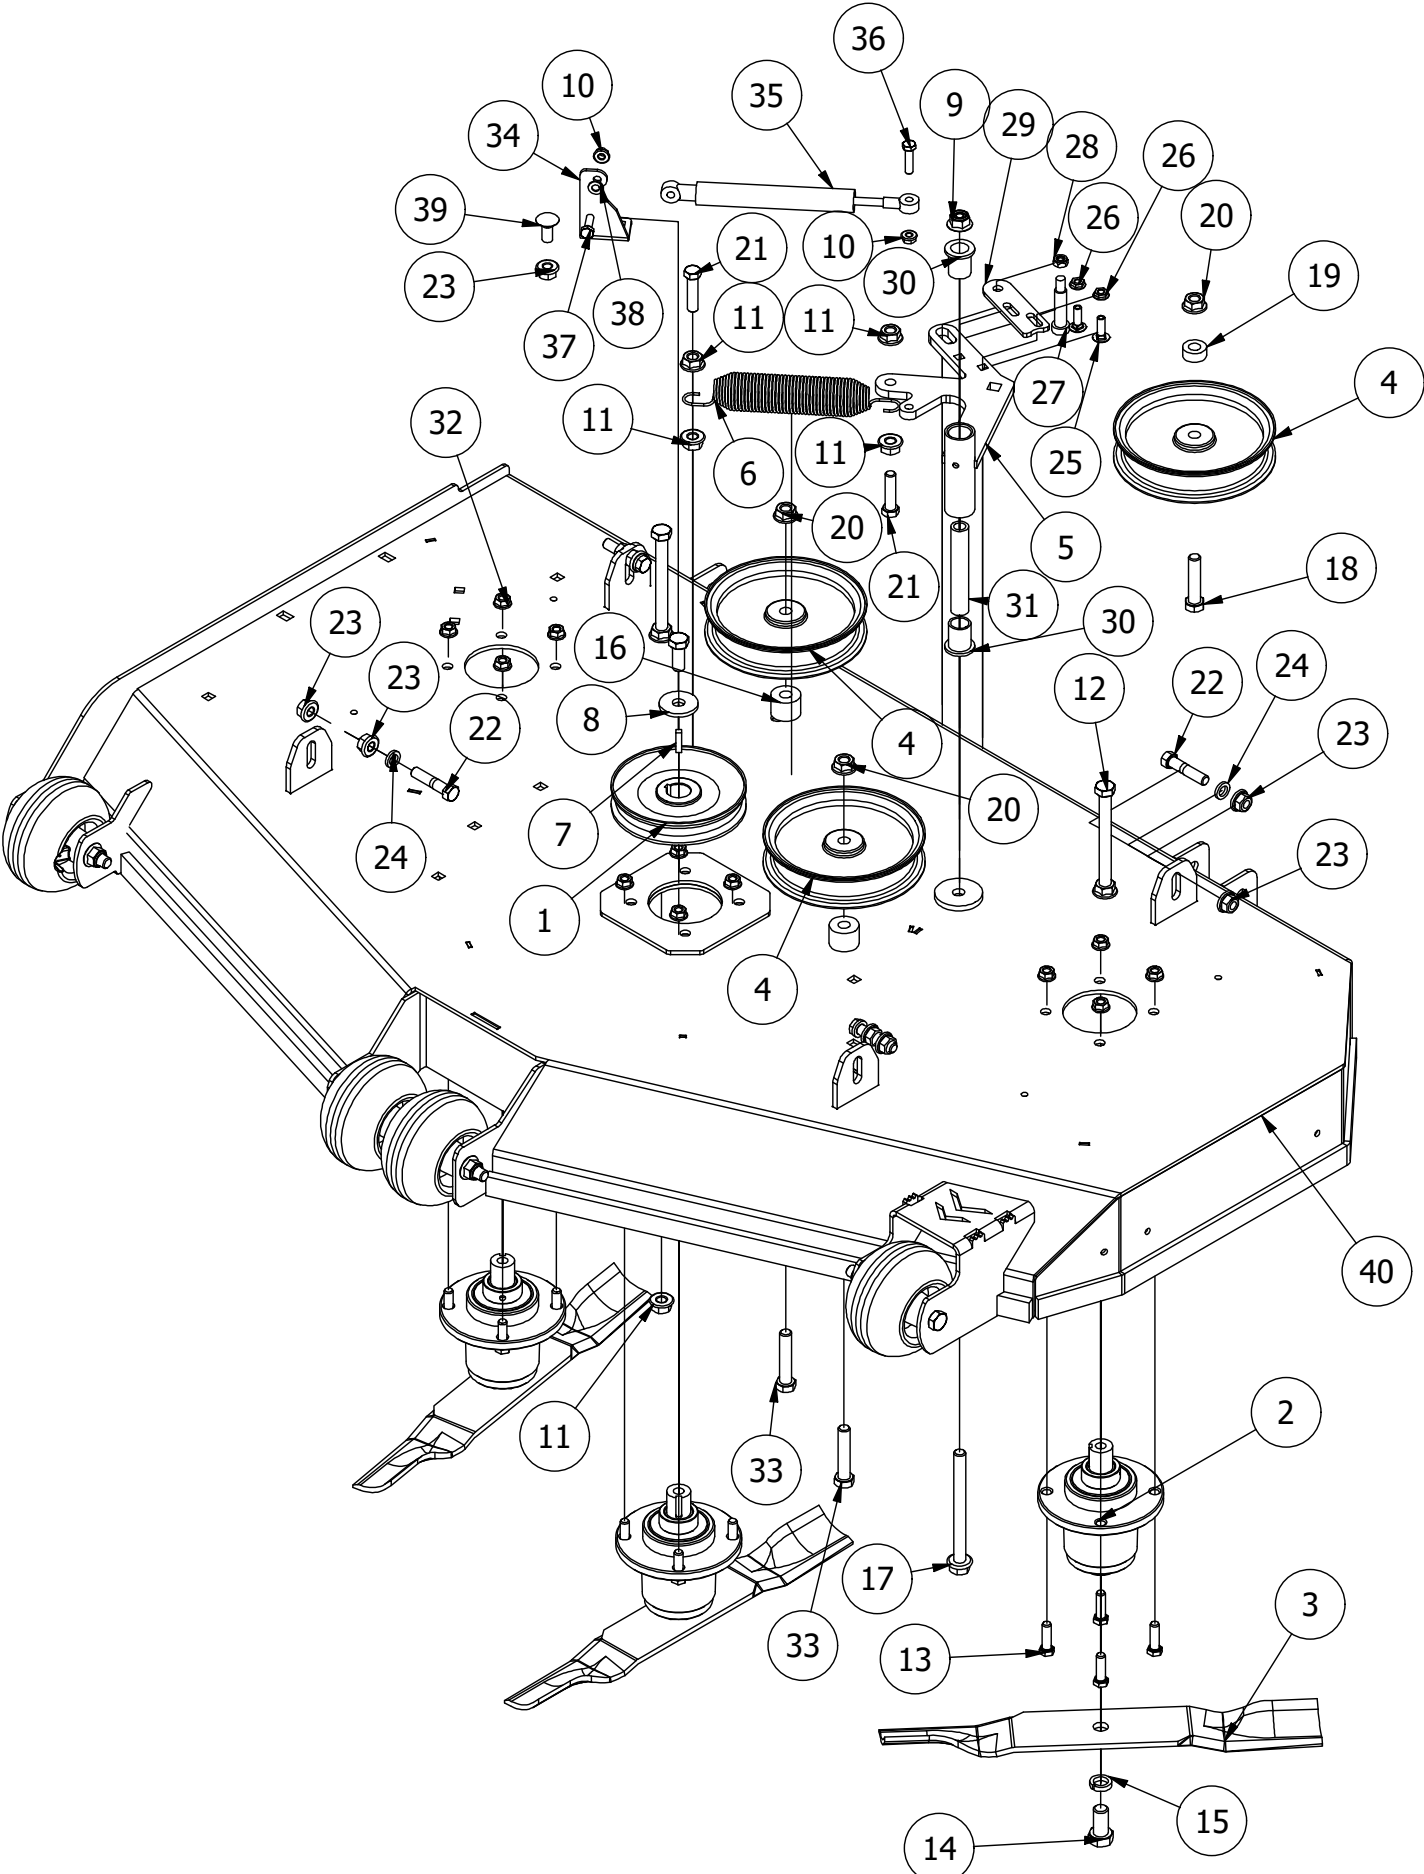

54" Deck Assembly 2

PARTS LIST			
ITEM	QTY	PART NUMBER	DESCRIPTION
1	3	433-0004-00	Deck Pulley 54"
2	3	437-0006-00	RZ Mower Deck Spindle Assy
3	3	438-0001-00	54" Mower Deck Blade
4	3	433-0015-00	Mower 6-3/4" Deck Idler Pulley
5	1	490-0019-00	Mower Deck Idler Pulley Arm Assembly
6	1	434-0005-00	Deck/pump idler spring
7	3	442-0001-00	1/4 X 1 SQUARE KEY STOCK
8	3	419-0003-00	1/2 FENDER WASHER 1-1/4" OD ZINC
9	4	413-0002-00	1/2-13 NYLON INSERT FLANGE LOCKNUT ZC YELLOW
10	2	413-0027-00	5/16-18 NYLON INSERT FLANGE LOCKNUT ZC YELLOW
11	8	413-0005-00	1/2-13 HEX FLANGE NUT W/SERR ZINC YELLOW
12	2	418-0044-00	1/2-13 X 6-1/2 HEX C/S GR 8 ZINC YELLOW
13	12	418-0005-00	3/8-16 x 1-1/4 Hex Bolt GR5
14	3	418-0007-00	5/8-18 X 1-1/4 HEX C/S GR 5 ZINC
15	3	419-0004-00	5/8 SPLIT LOCKWASHER ZINC
16	2	425-0002-00	Mower Deck Idler Spacer
17	1	418-0009-00	1/2-13 X 5-1/2 HEX FLANGE BOLT GR 8 ZY
18	1	418-0012-00	1/2-13 X 2-1/4 HEX C/S GR 5 ZINC
19	1	425-0007-00	Mower IDLER PULLEY SPACER
20	3	413-0010-00	1/2-13 HEX FLANGE NUT W/SERR ZINC
21	2	418-0011-00	7/16-14 X 1-3/4 HEX C/S GR 2 ZINC (NOT A/T)
22	4	418-0046-00	7/16-14 X 2 HEX C/S GR 5 ZINC YELLOW
23	9	413-0011-00	7/16-14 HEX FLANGE NUT W/SERR ZINC YELLOW
24	4	419-0010-00	.443 ID X .750 OD X .125 THK NYLON BLACK
25	2	418-0010-00	5/16-18 X 1 CARRIAGE BOLT ZC/YEL
26	2	413-0006-00	5/16-18 HEX FLANGE NUT W/SERR ZINC
27	1	618-6064-00	12"X1-3/4" Shoulder Bolt
28	1	613-2004-00	3/8"-16 Nyloc Jam Nut
29	1	439-0257-00	Deck Idler Pulley Belt Retainer Brkt
30	2	410-0007-00	3/4" ID X 15/16" OD X 1-1/8" LENGTH FLANGE BUSHING
31	1	425-0006-00	Mower Inner Idler Spacer
32	12	413-0004-00	3/8-16 HEX FLANGE NUT W/SERR ZINC
33	2	418-0014-00	1/2-13 X 2-1/2 HEX FLANGE BOLT GR 8 ZC YELLOW
34	1	439-0335-00	Deck Belt Idler Damper Mounting Bracket
35	1	434-0009-00	Idler Gas Spring
36	1	418-0109-00	5/16- 18 x 1 1/4 Hex C/S (GR.8) ZC/Yel
37	1	418-0108-00	5/16 x1 Hex C/S (GR8) ZC/Yel
38	1	419-0016-00	5/16" ID X 5/8" OD X 1/16" THK BRONZE WASHER
39	1	418-0017-00	7/16-14 X 1 CARRIAGE BOLT ZINC
40	1	490-0064-00	2020 54" RZ Deck Assembly