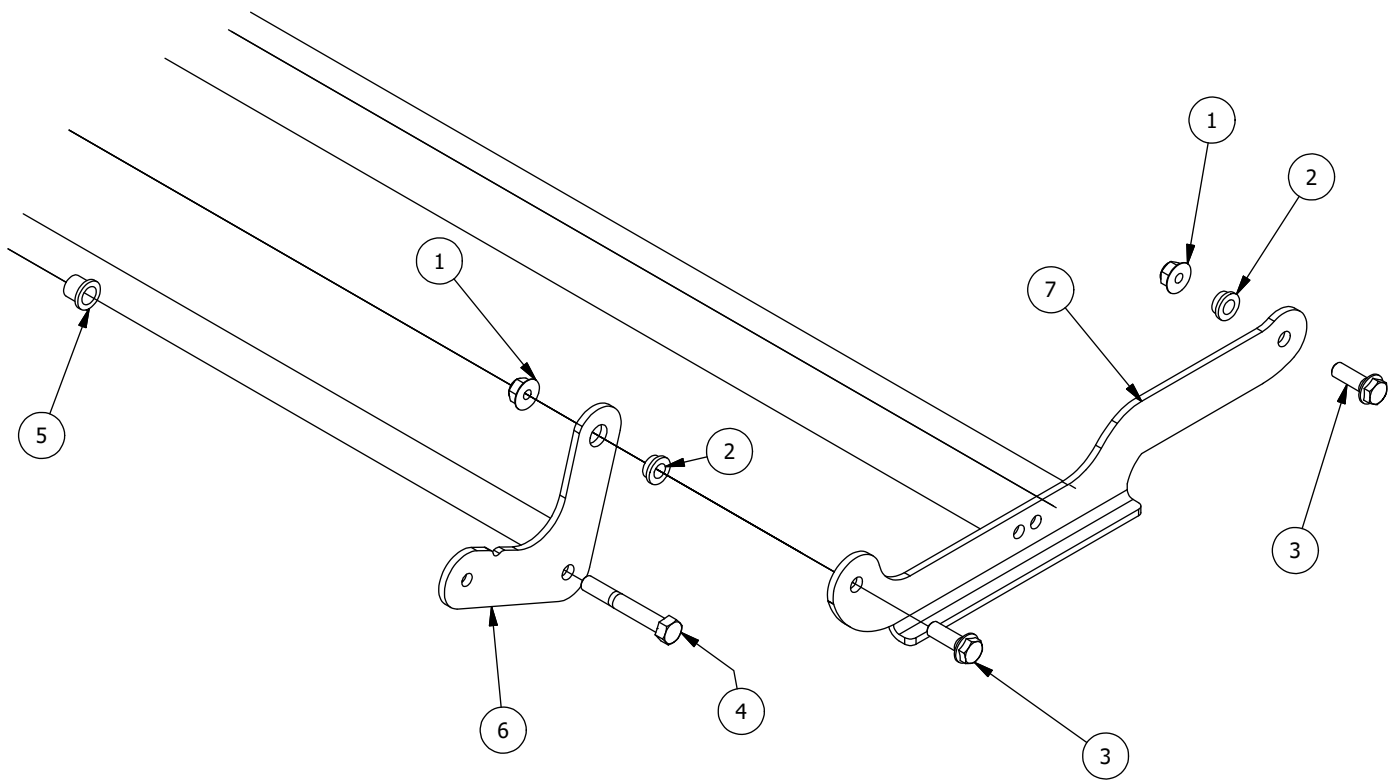

Brake, Floorboard, and Height Indicator Assembly

Parts List

ITEM	QTY	PART NUMBER	DESCRIPTION
1	1	439-0114-00	Mower Floorboard
2	1	481-0005-00	2017 Mower Rubber Foot Rest Mat Except for RZ
3	1	481-0006-00	2017 Mower Logo Floor Mat Except for RZ
4	1	439-0059-00	Mower Deck Height Foot Pedal
5	10	414-0002-00	8MM PUSH TYPE RETAINER NYLON BLACK
6	3	418-0008-00	5/16-18 X 3/4 CARRIAGE BOLT ZINC
7	11	413-0006-00	5/16-18 HEX FLANGE NUT W/SERR ZINC
8	8	413-0002-00	1/2-13 NYLON INSERT FLANGE LOCKNUT ZC YELLOW
9	2	418-0045-00	3/8-16 X 1 Carriage Bolt Zinc Yellow
10	4	413-0004-00	3/8-16 HEX FLANGE NUT W/SERR ZINC
11	4	429-0002-00	Push-In Rubber Bumper, Mower Floor
12	4	410-0008-00	5/8" ID X 3/4" OD X 3/4" LENGTH FLANGE BUSHING

DETAIL B

Detail B Parts List			
ITEM	QTY	PART NUMBER	DESCRIPTION
1	8	413-0002-00	1/2-13 NYLON INSERT FLANGE LOCKNUT ZC YELLOW
2	7	410-0009-00	1/2" ID X 3/4" OD X 3/8" LENGTH FLANGE BUSHING
3	4	418-0047-00	1/2-13 X 1-1/2 HEX FLANGE BOLT ZINC YELLOW
4	2	418-0042-00	1/2-13 X 3-1/2 HEX C/S GR 5 ZINC YELLOW
5	4	410-0008-00	5/8" ID X 3/4" OD X 3/4" LENGTH FLANGE BUSHING
6	1	431-0009-00	2020 RZ Right Rear Deck Height Control Arm
7	1	435-0021-00	Mower TTQ Deck Height Arm Right Link