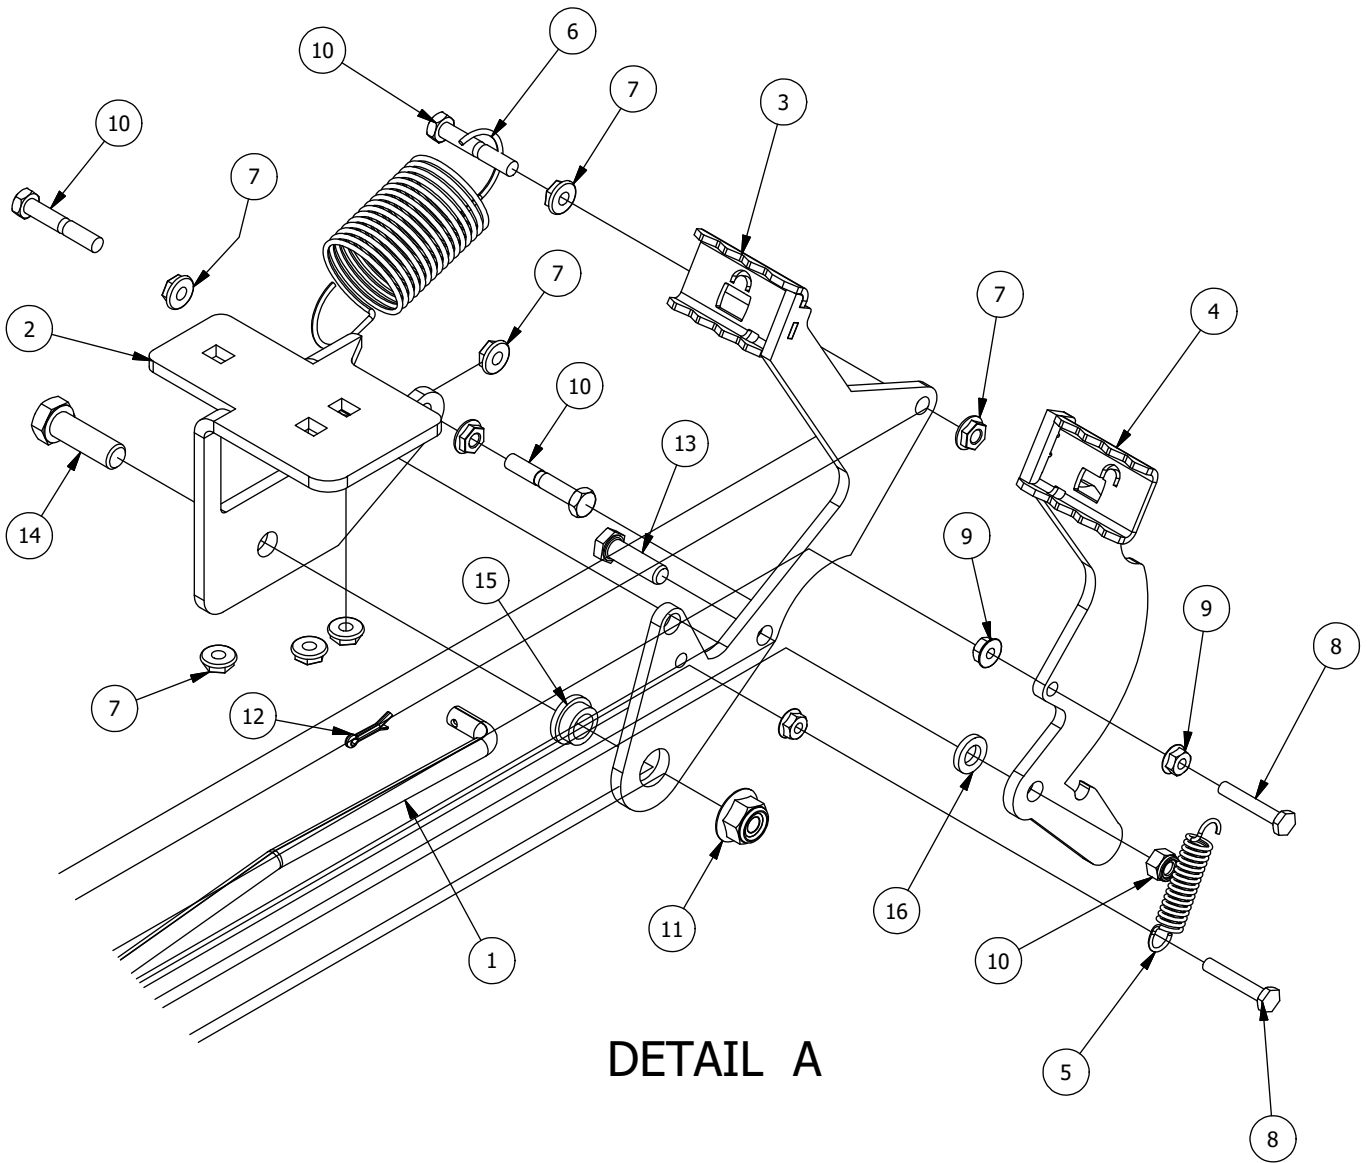

Front Fork Assembly

PARTS LIST			
ITEM	QTY	PART NUMBER	DESCRIPTION
1	1	422-0020-00	Mower Front Caster Tire
2	2	419-0002-00	1/2 FENDER WASHER 1-1/4" OD ZINC
3	1	426-0006-00	Mower Caster Shaft Washer
4	1	425-0011-00	Mower Bearing Retainer Spacer
5	1	418-0003-00	1/2-13 X 8-1/2 HEX C/S GR 5 ZINC YELLOW
6	1	413-0002-00	1/2-13 NYLON INSERT FLANGE LOCKNUT ZC YELLOW
7	1	425-0010-00	Mower Caster Fork Wheel Spacer
8	1	418-0006-00	1/2-20 X 1-1/4 HEX C/S GR 5 ZINC
9	2	410-0014-00	Mower Caster Wheel Bearing
10	2	410-0006-00	Mower Caster Shaft Bearing
11	1	419-0025-00	Front Fork Caster Top Washer
12	1	490-0453-00	RZ C Caster Fork Assembly

Brake, Floorboard, and Height Indicator Assembly

Parts List

ITEM	QTY	PART NUMBER	DESCRIPTION
1	1	439-0114-00	Mower Floorboard
2	1	481-0005-00	2017 Mower Rubber Foot Rest Mat Except for RZ
3	1	481-0006-00	2017 Mower Logo Floor Mat Except for RZ
4	1	439-0059-00	Mower Deck Height Foot Pedal
5	10	414-0002-00	8MM PUSH TYPE RETAINER NYLON BLACK
6	3	418-0008-00	5/16-18 X 3/4 CARRIAGE BOLT ZINC
7	11	413-0006-00	5/16-18 HEX FLANGE NUT W/SERR ZINC
8	8	413-0002-00	1/2-13 NYLON INSERT FLANGE LOCKNUT ZC YELLOW
9	2	418-0045-00	3/8-16 X 1 Carriage Bolt Zinc Yellow
10	4	413-0004-00	3/8-16 HEX FLANGE NUT W/SERR ZINC
11	4	429-0002-00	Push-In Rubber Bumper, Mower Floor
12	4	410-0008-00	5/8" ID X 3/4" OD X 3/4" LENGTH FLANGE BUSHING

DETAIL B

Detail B Parts List			
ITEM	QTY	PART NUMBER	DESCRIPTION
1	8	413-0002-00	1/2-13 NYLON INSERT FLANGE LOCKNUT ZC YELLOW
2	7	410-0009-00	1/2" ID X 3/4" OD X 3/8" LENGTH FLANGE BUSHING
3	4	418-0047-00	1/2-13 X 1-1/2 HEX FLANGE BOLT ZINC YELLOW
4	2	418-0042-00	1/2-13 X 3-1/2 HEX C/S GR 5 ZINC YELLOW
5	4	410-0008-00	5/8" ID X 3/4" OD X 3/4" LENGTH FLANGE BUSHING
6	1	431-0009-00	2020 RZ Right Rear Deck Height Control Arm
7	1	435-0021-00	Mower TTQ Deck Height Arm Right Link