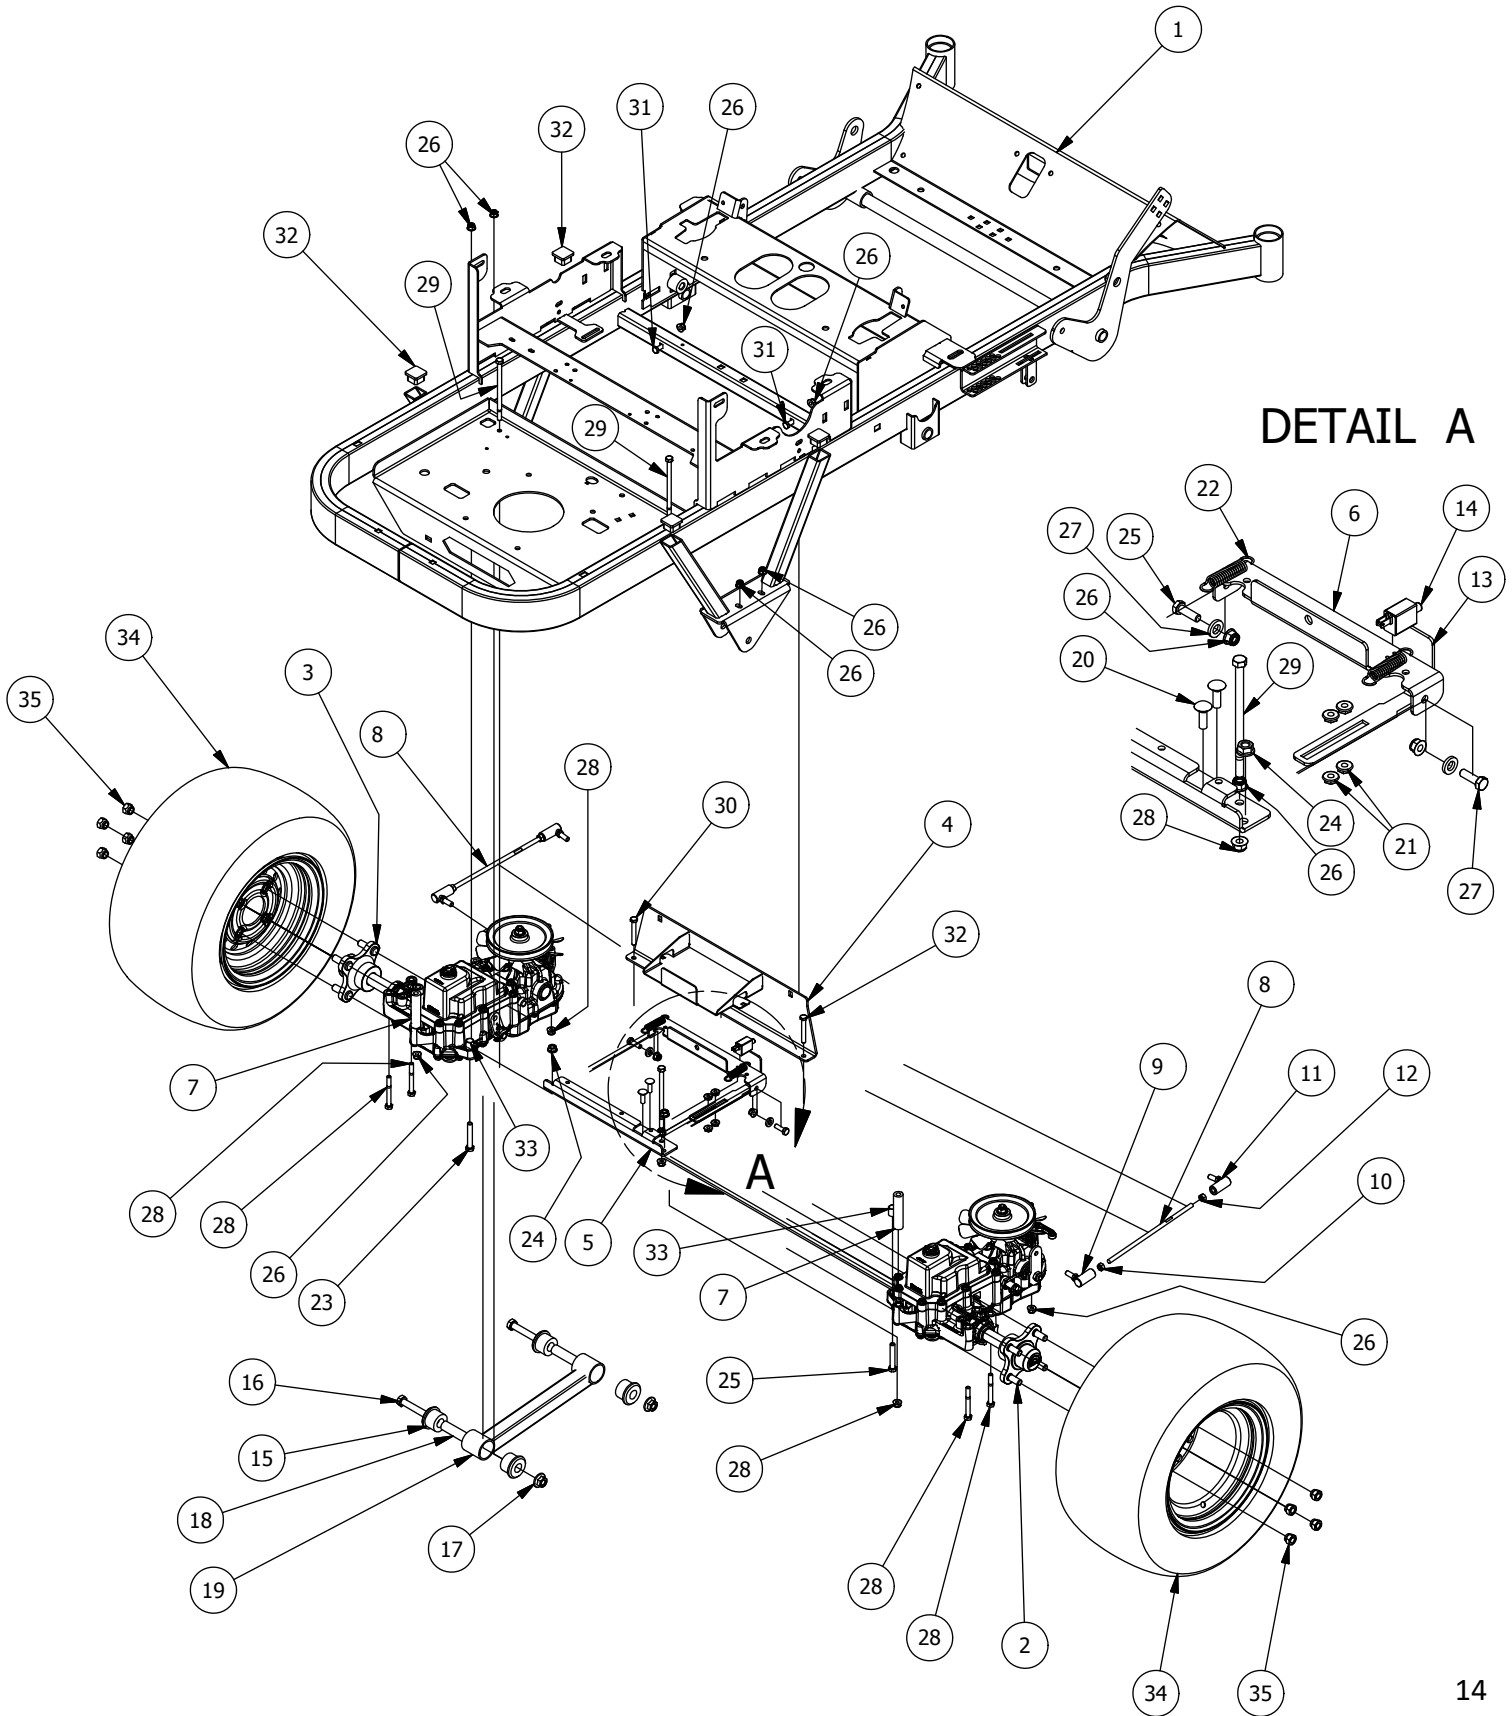

Transmission Assembly

RZ Tuff Torq Transaxle Assembly			
ITEM	QTY	PART NUMBER	DESCRIPTION
1	1	490-0026-00	Mower RZ TTQ Frame Assembly
2	1	450-0013-00	TZ-400 Right Side Hydrostatic Transmission
3	1	450-0014-00	TZ-400 Left Side Hydrostatic Transmission
4	1	490-0027-00	Mower TTQ Battery Box Assembly
5	1	439-0098-00	Mower TTQ Transmission Mount Brace
6	1	439-0018-00	Mower TTQ Brake Rod Bracket
7	2	425-0023-00	Mower TTQ Hydrostatic Transmission rear spacer
8	2	435-0020-00	Mower Drive Arm Rod TTQ 400 & 300 Transmission
9	2	410-0001-00	Control Arm Rod End, Right
10	2	413-0035-00	5/16-24 HEX NUT ZINC
11	2	410-0002-00	Control Arm Rod End, Left
12	2	413-0003-00	5/16 Hex Nut Left hand thread
13	1	439-0066-00	Mower Standard Transmission Brake Interlock Bracket
14	1	486-0030-00	Safety Switch
15	8	732-2000-00	Large MTV A-Arm Bushing
16	4	418-0021-00	1/2-13 X 3-3/4 HEX C/S GR 5 ZINC
17	4	413-0017-00	1/2-13 NYLON INSERT FLANGE LOCKNUT ZINC W/SERRATIONS
18	4	732-2001-00	Large MTV A-Arm Bushing Sleeve
19	2	490-0047-00	2019 all RZ Deck Stabilizer assembly
20	2	418-0010-00	5/16-18 X 1 CARRIAGE BOLT ZINC
21	8	413-0006-00	5/16-18 HEX FLANGE NUT W/SERR ZINC
22	2	434-0003-00	Brake Pedal Release Spring
23	2	418-0107-00	3/8-16 X 2-1/4 HEX FLANGE BOLT GR 8 ZC YELLOW
24	3	413-0020-00	3/8-16 HEX FLANGE NUT W/SERR ZINC YELLOW
25	2	418-0108-00	5/16 x1 Hex C/S (GR8) ZC/Yel
26	14	613-8049-00	5/16-18 Nylon Insert Flange Nut Zinc Orange Nylon
27	2	419-0015-00	3/8" ID X 3/4" OD X 1/8" THK BRONZE WASHER
28	4	418-0093-00	5/16-18 UNC-2.75 Hex Bolt TTQ Transmission
29	3	418-0092-00	5/16-18 UNC-5.5 Hex Bolt TTQ Transmission
30	2	618-2034-00	5/16" x 2-1/4" Hex Hd Cap Scr.
31	2	618-2071-00	5/16-18X 2" Hex Head Cap Screw
32	4	714-1002-00	1-1/4"x1-1/4" Black Tube Plug
33	2	725-1011-00	11/16"x 1/2" x 5/8" Spacer
34	2	422-0004-00	Mower TTQ Rear Wheel and Tire Assembly
35	8	413-0015-00	1/2-20 WHEEL NUT 60 DEGREE GR 5 ZINC