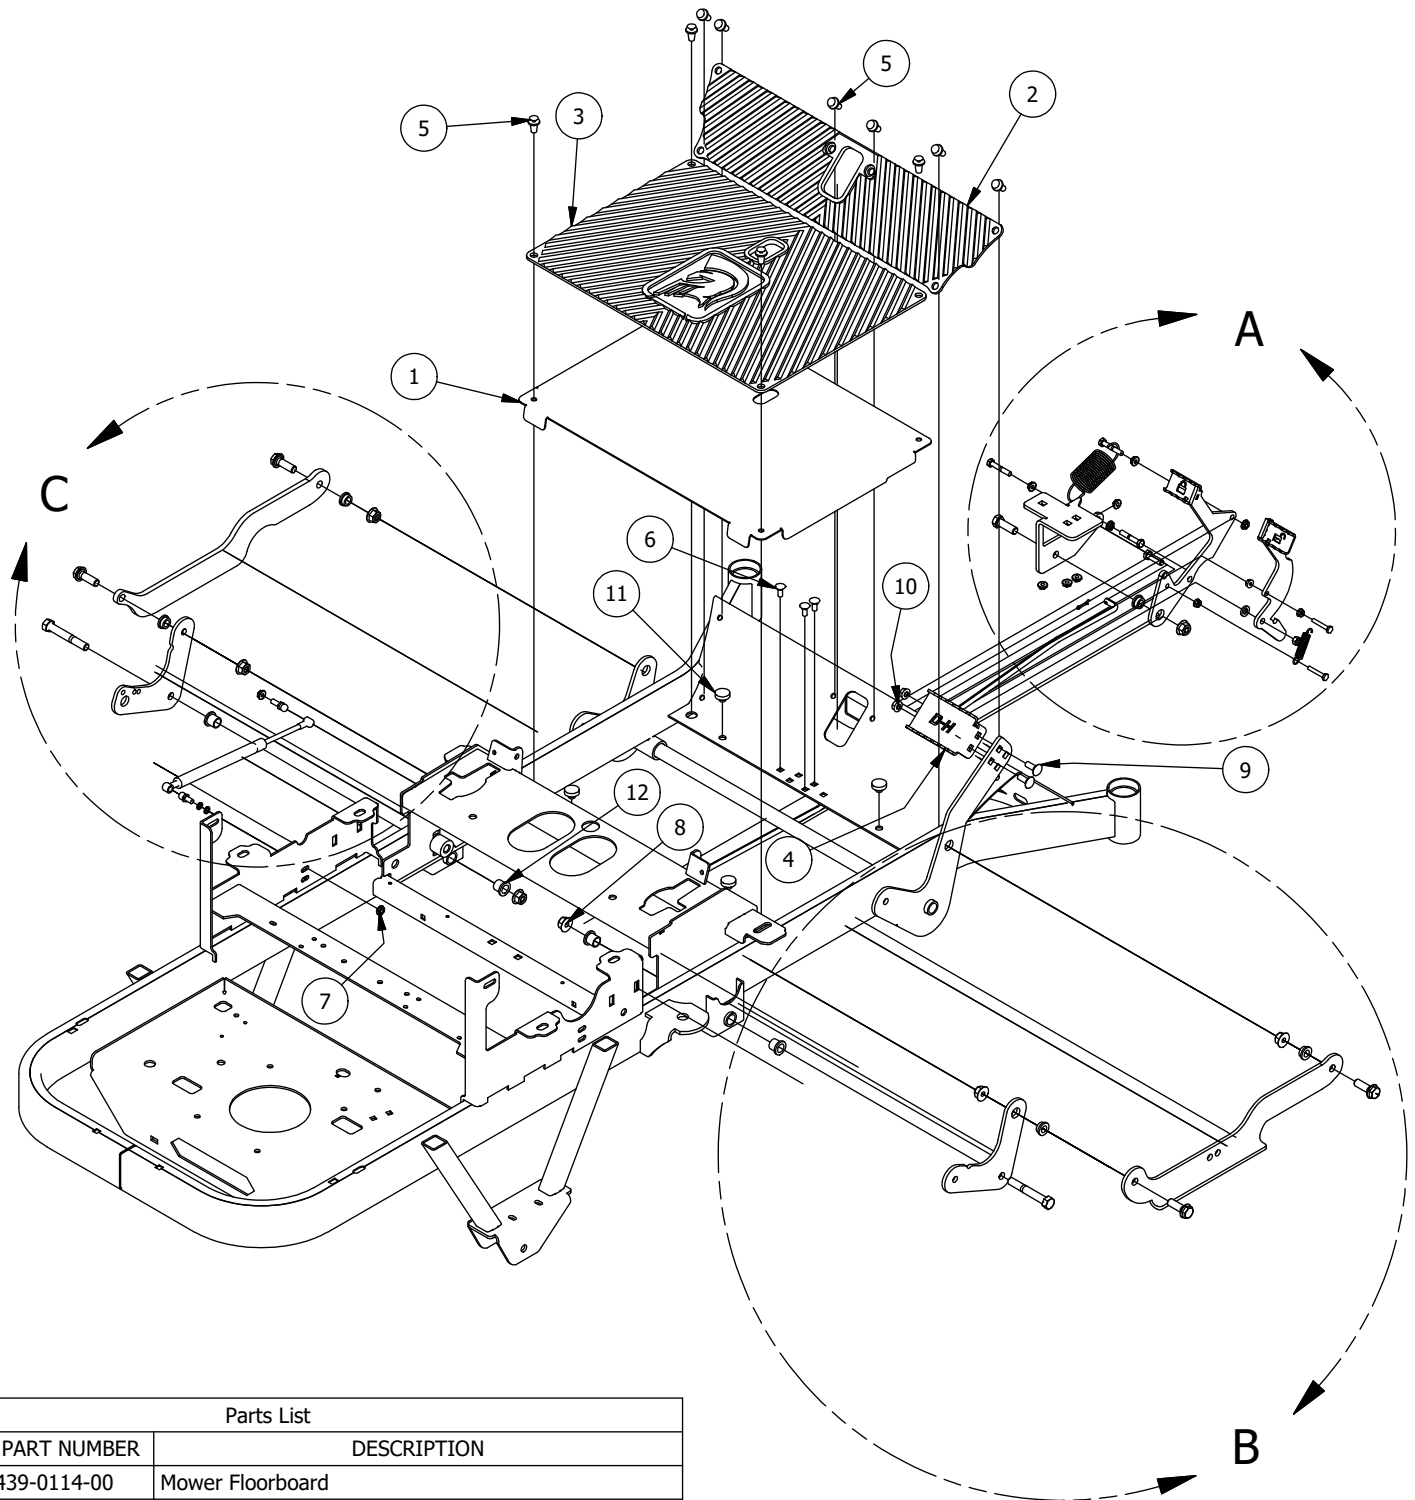

RZ Parts Manual

2021

TABLE OF CONTENTS

FRONT FORK ASSEMBLY	3
BRAKE, FLOORBOARD, AND HEIGHT INDICATOR ASSEMBLY	4-7
SEAT AND BATTERY ASSEMBLY	8-9
DRIVE ARM ASSEMBLY	10-11
GAS TANK ASSEMBLY	12-13
TRANSMISSION ASSEMBLY	14-15
48" DECK ASSEMBLY	16-19
48" DECK ASSEMBLY 1	16-17
48" DECK ASSEMBLY 2	18-19
54" DECK ASSEMBLY	20-23
54" DECK ASSEMBLY 1	20-21
54" DECK ASSEMBLY 2	22-23
61" DECK ASSEMBLY	24-27
61" DECK ASSEMBLY 1	26-27
61" DECK ASSEMBLY 2	28-29
DECK CHUTE ASSEMBLY.....	28
DECK SPINDLE ASSEMBLY.....	29
KAWASAKI FR691 ASSEMBLY.....	30
KAWASAKI FR730V ASSEMBLY.....	31
B&S 25HP ENGINE ASSEMBLY.....	32
DECALS	33

Front Fork Assembly

PARTS LIST			
ITEM	QTY	PART NUMBER	DESCRIPTION
1	1	422-0020-00	Mower Front Caster Tire
2	2	419-0002-00	1/2 FENDER WASHER 1-1/4" OD ZINC
3	1	426-0006-00	Mower Caster Shaft Washer
4	1	425-0011-00	Mower Bearing Retainer Spacer
5	1	418-0003-00	1/2-13 X 8-1/2 HEX C/S GR 5 ZINC YELLOW
6	1	413-0002-00	1/2-13 NYLON INSERT FLANGE LOCKNUT ZC YELLOW
7	1	425-0010-00	Mower Caster Fork Wheel Spacer
8	1	418-0006-00	1/2-20 X 1-1/4 HEX C/S GR 5 ZINC
9	2	410-0014-00	Mower Caster Wheel Bearing
10	2	410-0006-00	Mower Caster Shaft Bearing
11	1	419-0025-00	Front Fork Caster Top Washer
12	1	490-0453-00	RZ C Caster Fork Assembly

Brake, Floorboard, and Height Indicator Assembly

Parts List

ITEM	QTY	PART NUMBER	DESCRIPTION
1	1	439-0114-00	Mower Floorboard
2	1	481-0005-00	2017 Mower Rubber Foot Rest Mat Except for RZ
3	1	481-0006-00	2017 Mower Logo Floor Mat Except for RZ
4	1	439-0059-00	Mower Deck Height Foot Pedal
5	10	414-0002-00	8MM PUSH TYPE RETAINER NYLON BLACK
6	3	418-0008-00	5/16-18 X 3/4 CARRIAGE BOLT ZINC
7	11	413-0006-00	5/16-18 HEX FLANGE NUT W/SERR ZINC
8	8	413-0002-00	1/2-13 NYLON INSERT FLANGE LOCKNUT ZC YELLOW
9	2	418-0045-00	3/8-16 X 1 Carriage Bolt Zinc Yellow
10	4	413-0004-00	3/8-16 HEX FLANGE NUT W/SERR ZINC
11	4	429-0002-00	Push-In Rubber Bumper, Mower Floor
12	4	410-0008-00	5/8" ID X 3/4" OD X 3/4" LENGTH FLANGE BUSHING