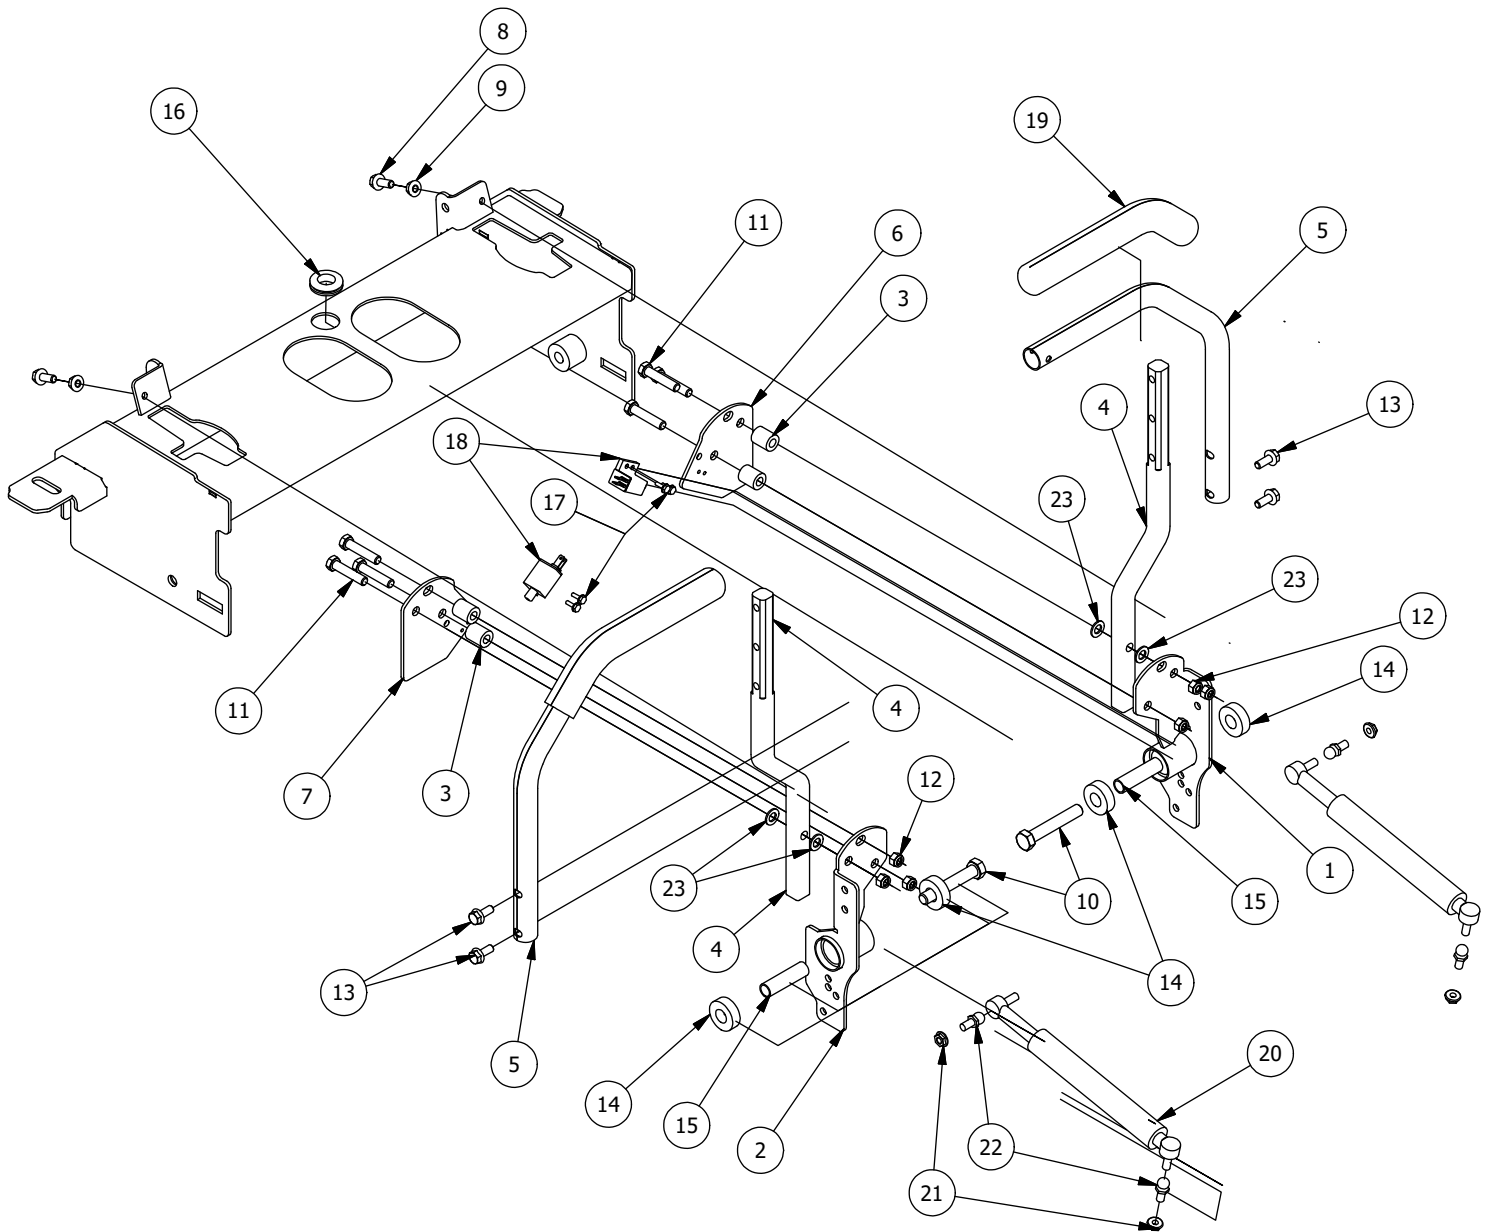

RZ Drive Arm Assemblies

RZ Drive arm Assemblies			
ITEM	QTY	PART NUMBER	DESCRIPTION
1	1	490-0013-00	Mower Right Drive Arm Bracket Assembly
2	1	490-0012-00	Mower Left Drive Arm Bracket Assembly
3	4	425-0003-00	Mower Drive Arm Spacer
4	2	431-0001-00	Height Adjustable Drive Arm
5	2	403-0020-00	Mower Drive Handle Tube
6	1	426-0003-00	Mower Right Control Arm Limit Switch Plate
7	1	426-0002-00	Mower Left Control Arm Limit Switch Plate
8	2	418-0049-00	5/16-18 X 3/4 IND HWH TRI LOB ZINC
9	6	413-0022-00	5/16-18 HEX FLANGE NUT W/SERR ZINC YELLOW
10	2	418-0050-00	1/2-13 X 3 HEX C/S GR 5 ZINC
11	6	418-0051-00	3/8-16 X 1-3/4 HEX C/S GR 2 ZINC
12	6	413-0013-00	3/8-16 NYLON INSERT FLANGE LOCKNUT ZINC
13	4	418-0048-00	5/16-18 X 3/4 HEX FLANGE BOLT GR 8 ZC YELLOW
14	4	410-0005-00	5/8" ID X 1-3/8" OD X 7/16" THK BEARING
15	2	425-0004-00	Mower Drive Arm Hub & Deck Lift Arm Spacer
16	1	419-0008-00	3/4" ID X FOR 1-3/16" HOLE FOR 11 GA RUBBER GROMMIT
17	4	418-0032-00	8-32 X 1/2 IND. HWH SLOT TYPE F TCS ZINC
18	2	486-0030-00	Safety Switch
19	2	484-0001-00	Handle Grip
20	2	487-0001-00	Control Arm Damper
21	4	413-0024-00	5/16-18 HEX SERRATED LARGE FLANGE L/NUT ZC
22	4	487-0005-00	Control Arm Damper Ball Stud
23	4	410-0011-00	.375 ID X .750 OD X .062 THK THRUST BEARING OIL-IMPREG BRNZ