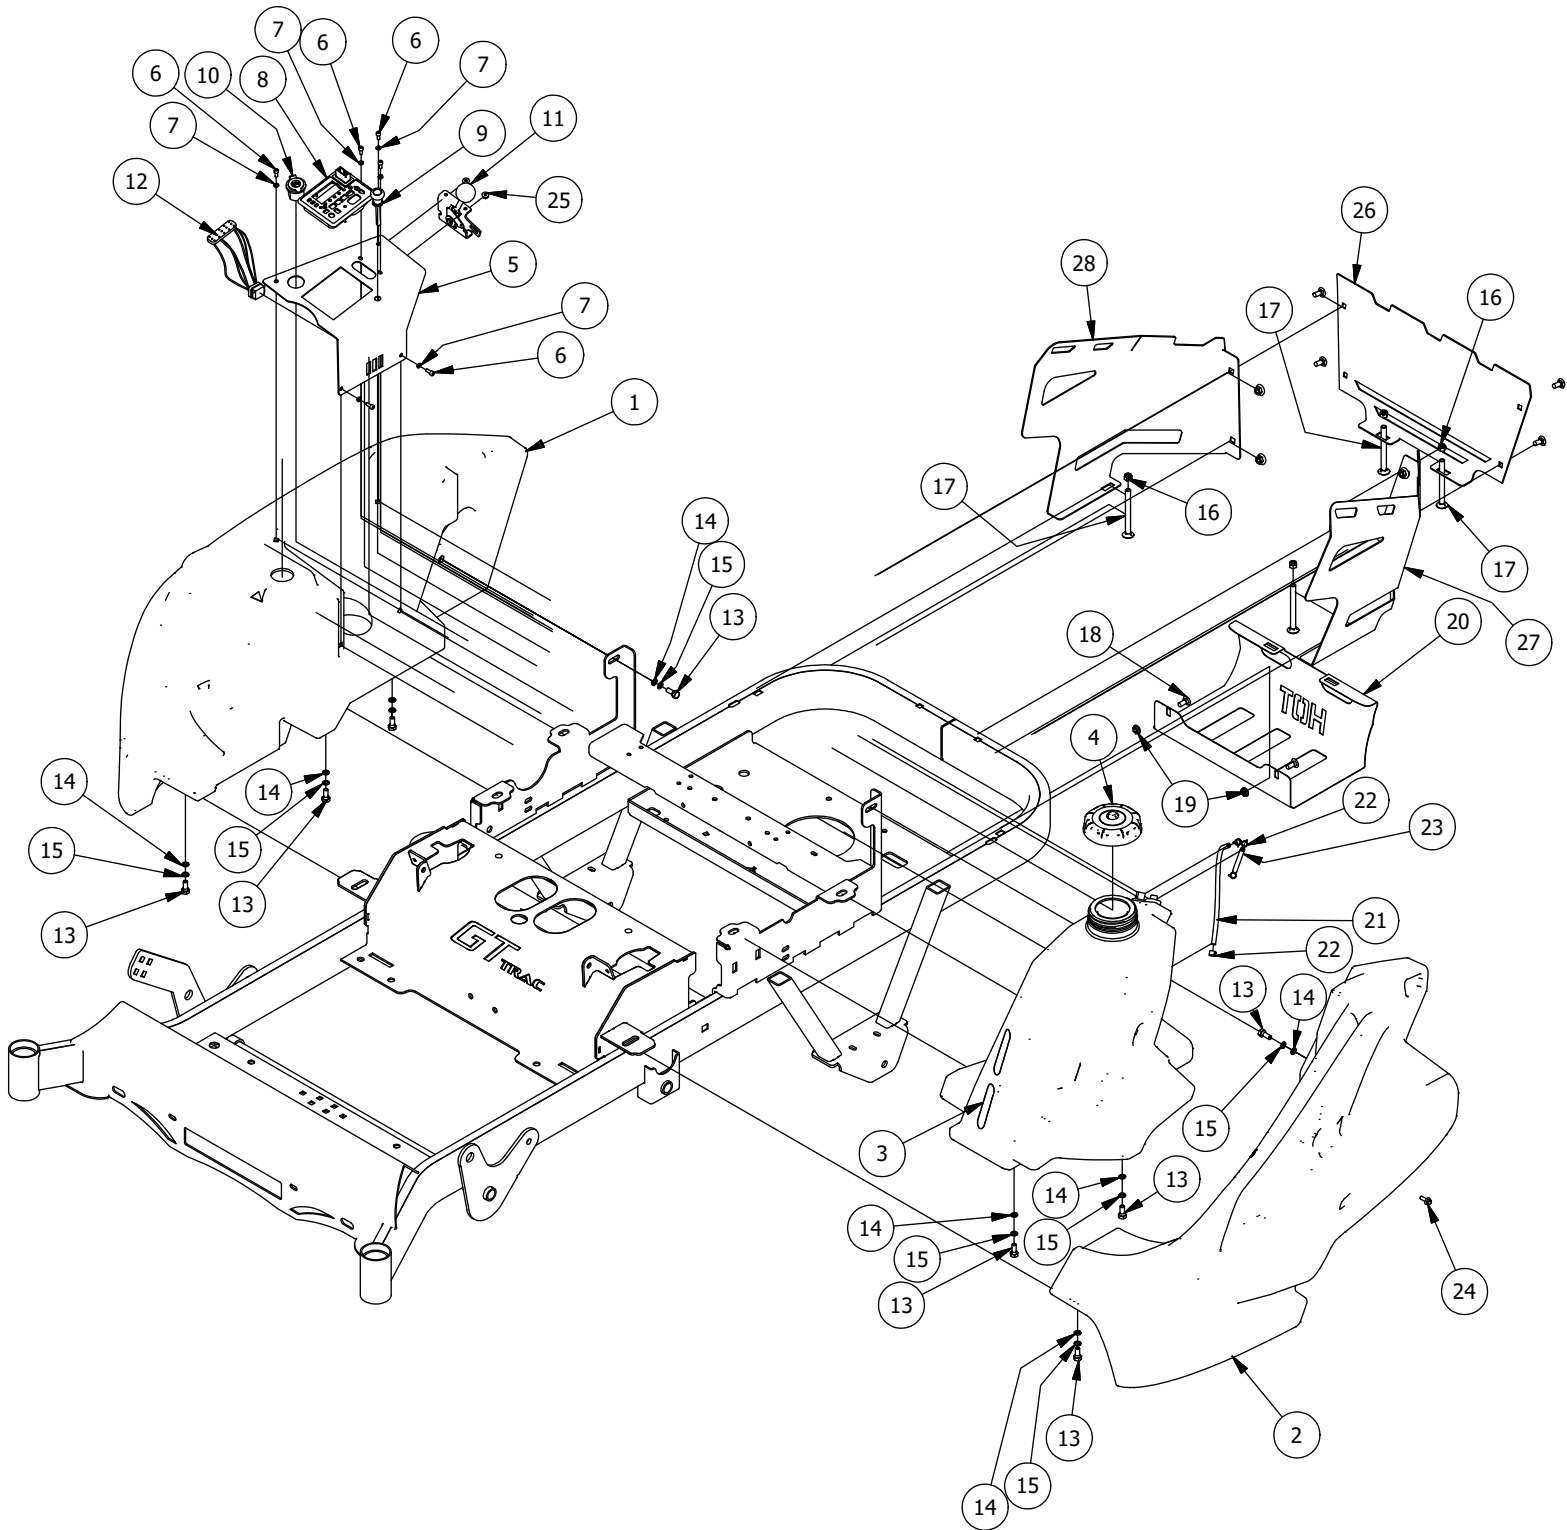

RZ Gas Tank Assembly

RZ Gas Tank Assembly			
ITEM	QTY	PART NUMBER	DESCRIPTION
1	1	467-0018-00	Spartan RZ Right Fender
2	1	467-0019-00	Spartan RZ Left Fender
3	1	467-0017-00	Spartan RZ Gas Tank Assembly
4	1	467-0008-00	Tank Fill Neck Non-Venting Cap
5	1	439-0022-00	Mower Control Panel Bracket
6	6	418-0055-00	10-24 X 1/2 SOCKET C/S 18-8 SS
7	6	419-0011-00	#10 SPLIT LOCKWASHER 18-8 SS
8	1	486-0004-00	Mower Control Console, Carbureted Engine
9	1	464-0002-00	Choke Cable
10	1	677-2075-00	12 Volt Auxilliary Plug
11	1	464-0001-00	Mower Throttle Cable Assembly w / Handle
12	1	486-0011-00	Mower B&S Commercial 25hp/27hp Harness
13	8	418-0054-00	5/16-18 X 3/4 HEX C/S ZINC
14	8	419-0007-00	5/16 Flat Washer
15	8	419-0009-00	5/16 SPLIT LOCKWASHER ZINC
16	4	413-0013-00	3/8-16 NYLON INSERT FLANGE LOCKNUT ZINC
17	4	418-0018-00	3/8-16 X 4 CARRIAGE BOLT ZINC/YEL
18	6	418-0008-00	5/16-18 X 3/4 CARRIAGE BOLT ZINC
19	2	413-0006-00	5/16-18 HEX FLANGE NUT W/SERR ZINC
20	1	439-0115-00	RZ Mower Muffler Guard
21	1	751-1014-00	1/4 Fuel Line - Low Perm
22	4	472-0003-00	1/4 Spring Hose Clamp
23	1	451-0002-00	vapor vent line tube
24	1	418-0076-00	M6-1.0 X 16MM HEX FLANGE BOLT ZINC YELLOW
25	2	413-0008-00	10-24 NYLON INSERT LOCKNUT 18-8 SS
26	1	439-0687-00	2021 RZ Engine Cowling Center
27	1	439-0688-00	2021 RZ Engine Cowling Left
28	1	439-0689-00	2021 RZ Engine Cowling Right